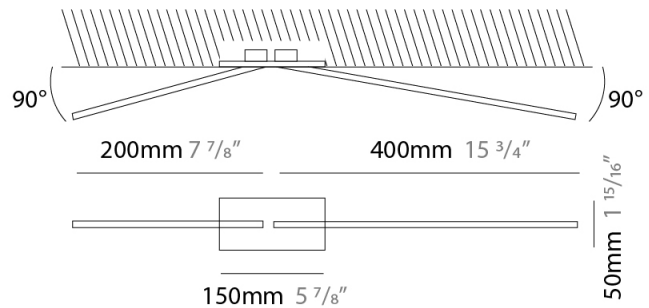

SPILLO 2 ROD RECESSED

D46029- -

base number
Color   Temperature   Finish   Options

1. To build a product code in our configurator select the specify button on the base model # product page
2. To build a manual product code on this datasheet choose from the options listed below in blue font and add the suffix to the base model #

GENERAL

Series: Spillo
Subseries: Spillo 2 Rod
Brand: Icone
Division: Design
Mounting Type: Recessed
Mounting Location: Ceiling
Subcategory: Ambient

PHYSICAL

Shape: Rectangle
Length (mm): 50
Length (in): 1 ¹⁵/₁₆
Width (mm): 600
Width (in): 23 ⁵/₆
Height (mm): 400
Height (in): 15 ³/₄
Light Distribution: Adjustable
Fixture Finish: WHI / BLK / CHR / BGD
Fixture Material: Brass

ELECTRICAL

Lamp Type: LED
Total Output Wattage (W): 7.44
Dimming: 0-10V Dimming
Driver Included: No
Driver Location: Remote
Driver Type: Constant Voltage - 120Vac
Driver Class: Class 2
Input Voltage (V): 120 - 277
Output Voltage (V): 12
Upon Request: (Not included, see components) 0-10Vdc dimming / 277Vac

LED

Color Temperature (°K): 2700 / 3000
Nominal Lumen (lm): 660
CRI: >90 CRI
Lamp Life (hrs): 50000

OPTICAL

Adjustability: Tilt 90°

RATINGS AND CERTIFICATIONS

Certified By: Certified for North American Standards
IP rating: IP20

PROJECT	_____
TYPE	_____
SPECIFIER	_____
QUANTITY	_____
DATE	_____